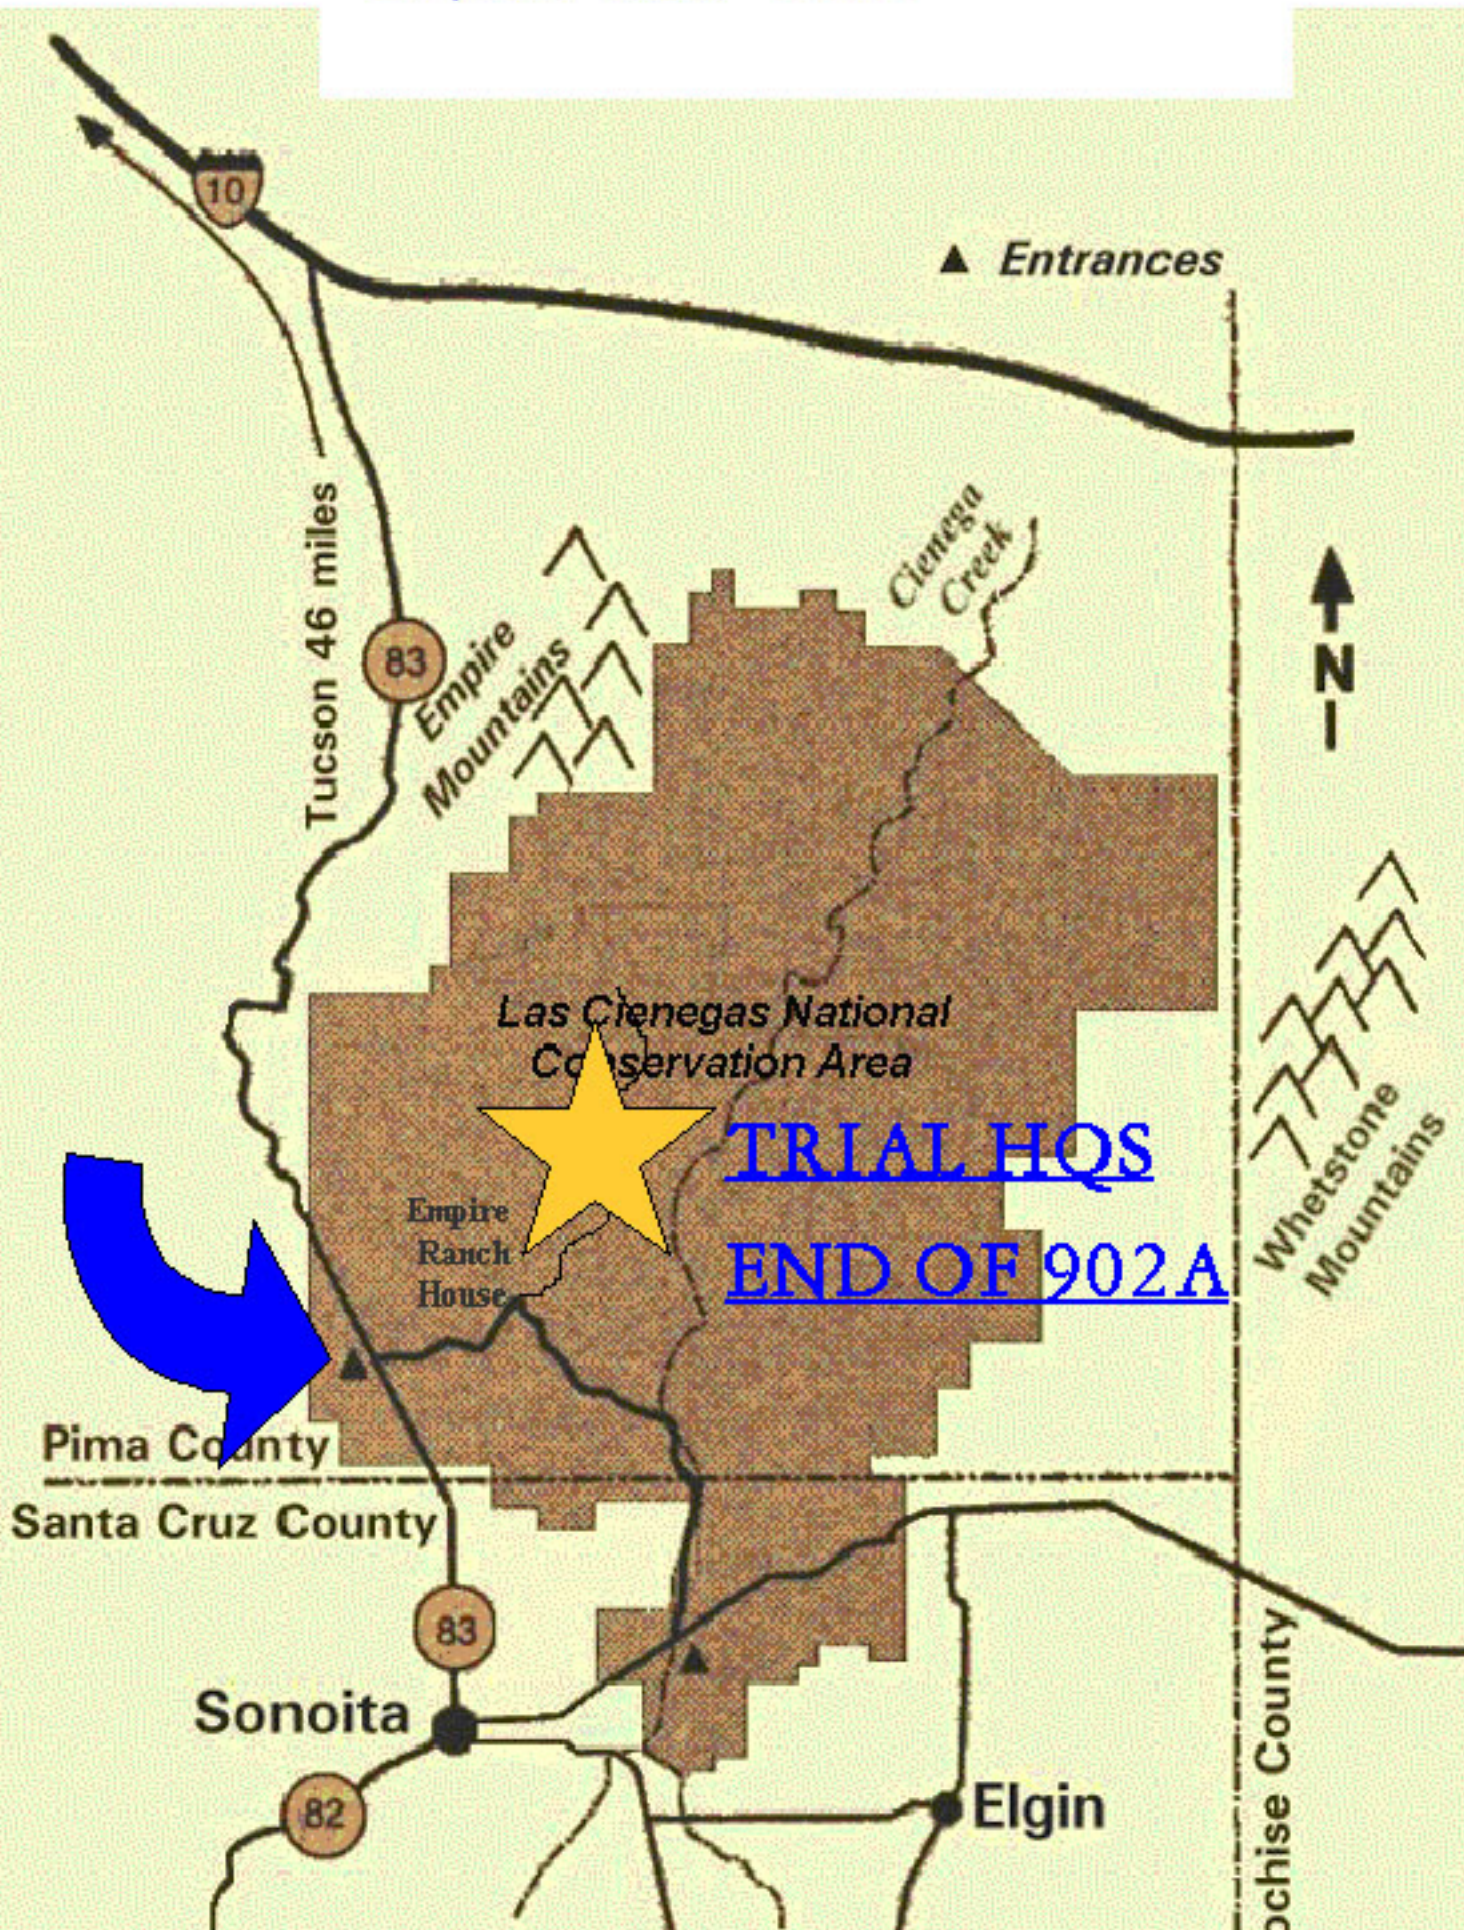

CBDC HUNT TEST MAP  
27/28 FEB 2010

**DIRECTIONS: FROM TUCSON EAST ON I-10 TO EXIT 281, SOUTH ON RTE 83 .GO APPROX. 18 MILES TO DIRT ROAD ON YOUR LEFT BETWEEN MP 40 & 39. WATCH FOR BROWN BLM SIGN ON THE LEFT SIDE OF THE HIGHWAY. YOU WILL ENTER THE EMPIRE-CIENEGA ROAD SYSTEM. PROCEED ON THE MAIN ROAD, EC 902 TO 902A AND FOLLOW THE SIGNS TO THE FIELD TRIAL GROUNDS, IT IS APPROX 4 1/2 MILES TO THE FIELD TRIAL HDQS. FROM THE HIGHWAY..**